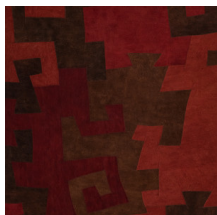

RED BROWN BARK / 3003

Collection Bark Cloth

Story behind the collection

A 100% pure natural product respecting the principles of fair trade.

Technical specifications

Reference	pan. 228
Product category	Couture
Composition	Natural wallcovering on non-woven backing
Description	Random, hand-sewn patchwork of natural Bark Cloth on non-woven backing (sold in panels)
Dimensions	Panels: width \pm 130 cm (51.18"), height \pm 310 cm (3.39 yds)
Pattern repeat	Straight match 0 cm (0.00")
Remark	Each panel is a unique, handmade item. The patchwork is totally random and will vary from panel to panel
Adhesive	Arte Clearpro or a good quality dispersion adhesive
How to paste	Paste the wall
Light resistance	Moderate lightfastness
How to remove	Strippable
Fire retardant EU	B-s1, d0
Fire retardant US	Class A
Maintenance	Spongeable during hanging (dab away damp glue)

Colourways (7)

pan. 215

pan. 222

pan. 224

pan. 228

pan. 229

pan. 230

pan. 231